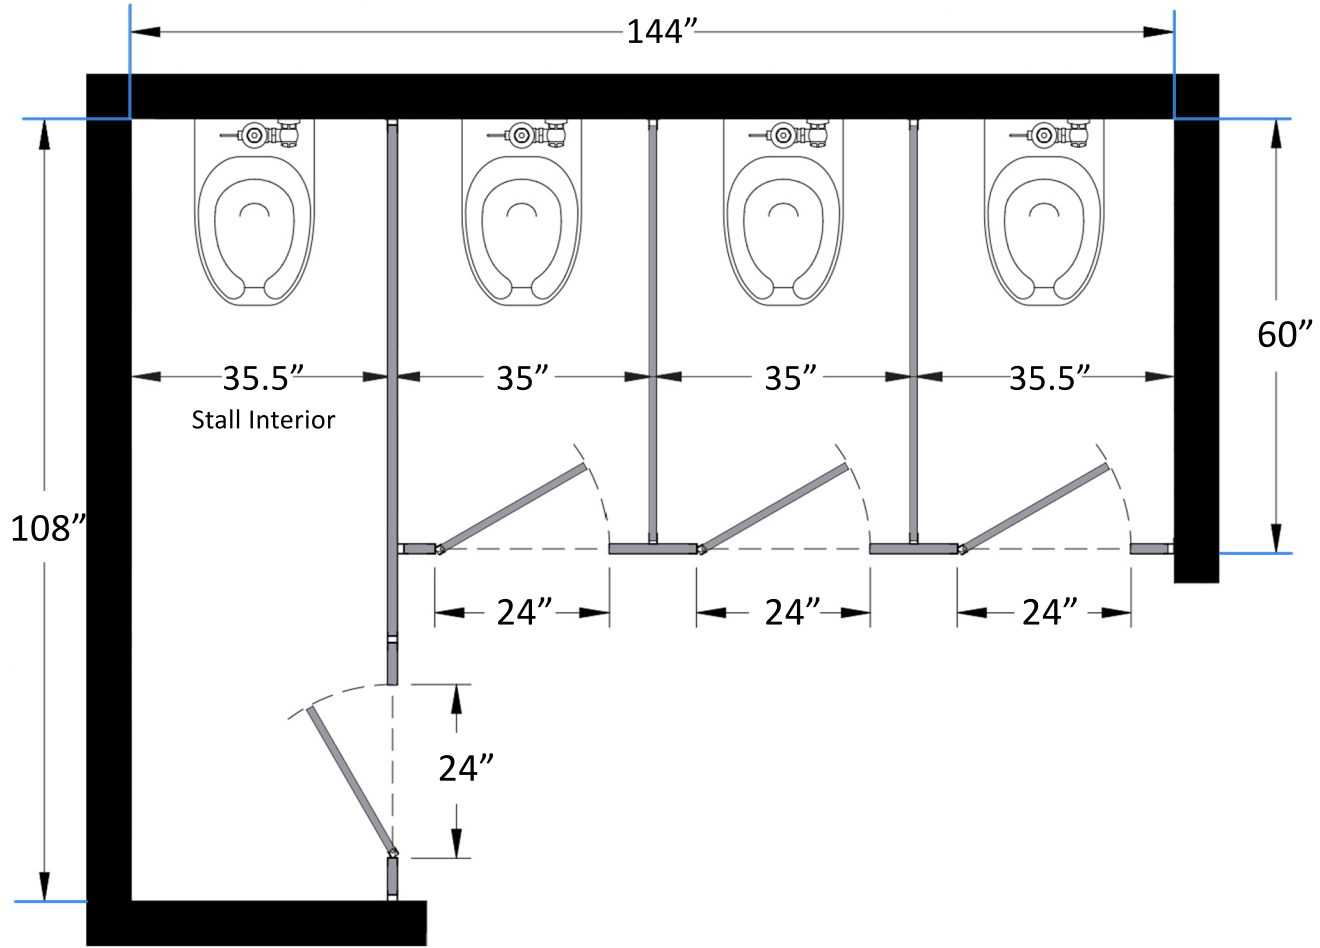

Style:  
 Overhead Braced  
 Floor Mount  
 Ceiling Mount  
 Floor/Ceiling Mount

Material:  
 Baked Enamel  
 Plastic Laminate  
 Solid Phenolic  
 Solid Plastic  
 Stainless Steel

Color: \_\_\_\_\_

Ship To: \_\_\_\_\_

City: \_\_\_\_\_

State: \_\_\_\_\_ Zip: \_\_\_\_\_

Bathroom Partitions - 4 Stall Alcove Left Hand

SKU: AL4L

Standard Dimensions

**Harbor City Supply**

Phone 443-279-0632 or 1-800-260-0907

1966 Greenspring Drive Suite 506, Timonium, Md. 21093